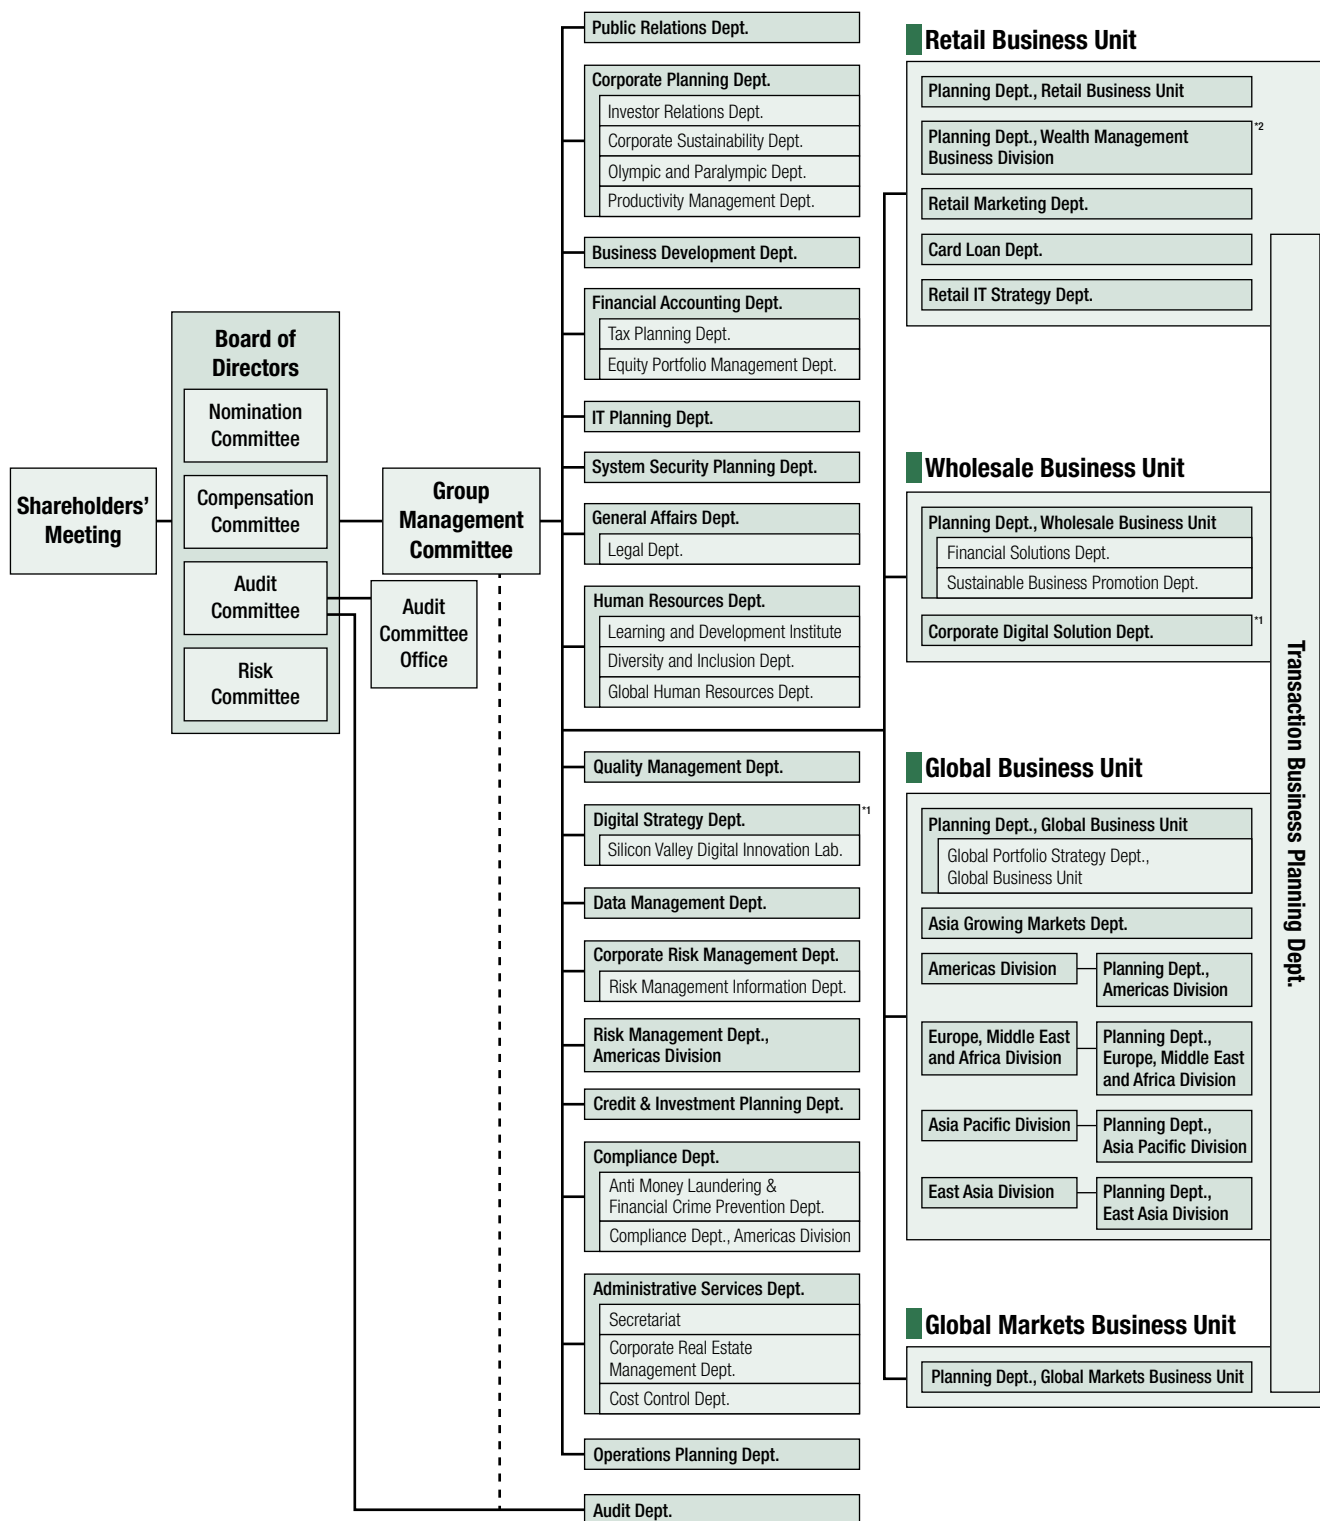

Sumitomo Mitsui Financial Group Organization (as of June 30, 2020)

*1 Belongs to Digital Solution Division.

*2 Belongs to Wealth Management Business Division.